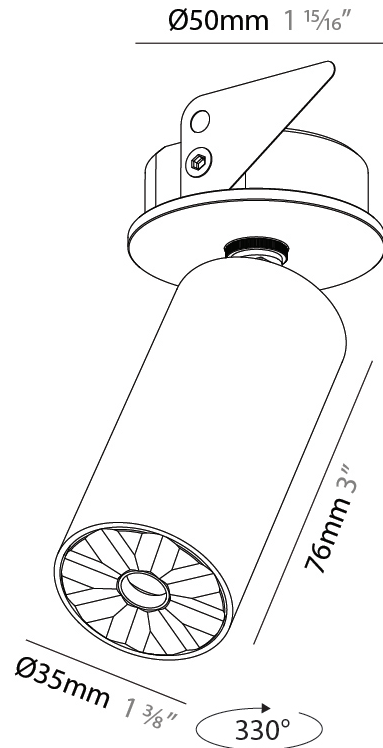

GENERAL

Series: Studio Collection
Subseries: Studio Collection 2
Partner: Prolicht
Division: Architectural
Installation: Recessed
Product Type: Spots
Mounting Location: Ceiling
Light Distribution: Direct

PHYSICAL

Aperture Sizes - Downlights: 1"
Shape: Cylinder
Diameter (mm): 35
Diameter (in): 1 3/8
Height (mm): 76
Height (in): 3
Min. Recessing Depth (mm): 40
Min. Recessing Depth (in): 1 5/8
Weight (kg): 0.157
Fixture Finish: ALU / PBR
Fixture Material: Extruded Aluminum
Cut-out Measurements: 45mm/1 3/4" Diameter

ELECTRICAL

Lamp Type: LED (Zhaga Standard)
Input Wattage (W): 6
Total Output Wattage (W): 5.4
Dimming: Tri-Mode (Non-Dimming and Phase Dimming (120Vac only) and 0-10V Dimming)
Driver Included: No
Driver Location: Remote
Driver Type: Constant Current - Universal
Driver Class: Class 2
Housing: ENCP3
Input Voltage (V): 120 - 277
Constant Current (MA): 500

LED

Color Temperature (°K): 2700 / 3000 / 3500 / 4000
Max. Delivered Lumen (lm): 235 / 252 / 316 / 270
Nominal Lumen (lm): 372 / 399 / 500 / 427
CRI: >90 CRI
Lamp Life (hrs): 50000

OPTICAL

Beam Angle: 34 / 52
Adjustability: Rotational 330°; Tilt 90°

RATINGS AND CERTIFICATIONS

Certified By: CSA Certified to UL and CSA Standards
IP rating: IP40