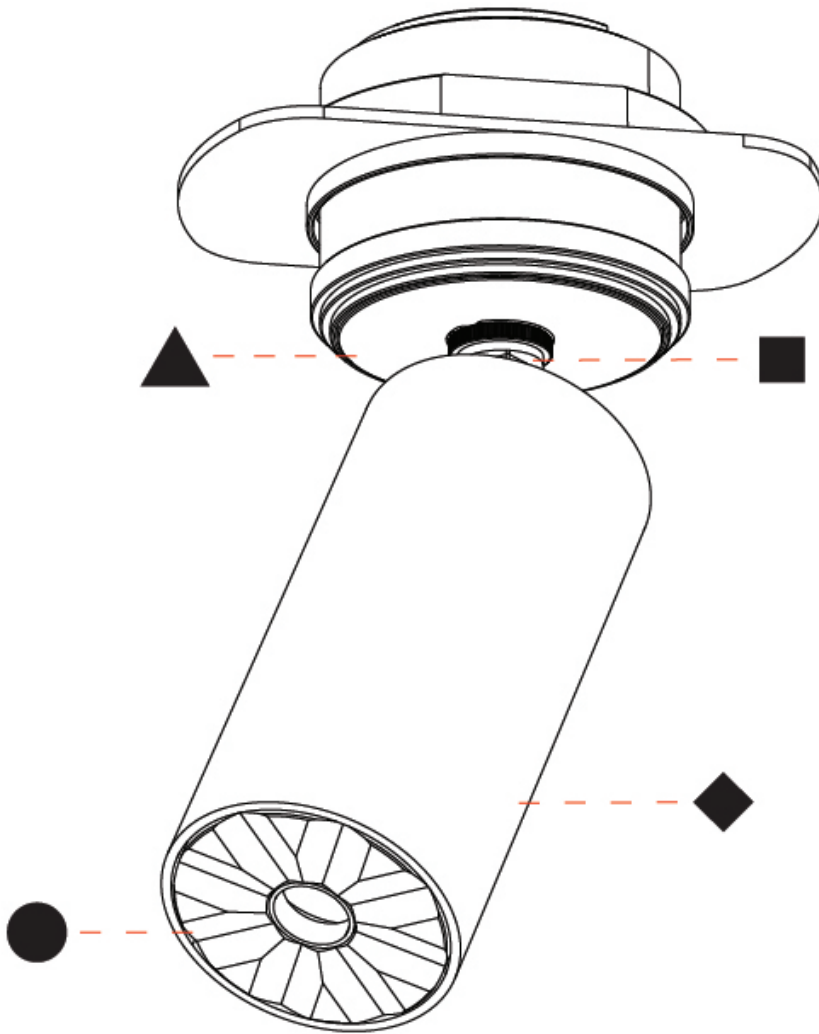

STUDIO COLLECTION 2 TRIMLESS

A350130-

PROJECT _____

TYPE _____

SPECIFIER _____

QUANTITY _____

DATE _____

A