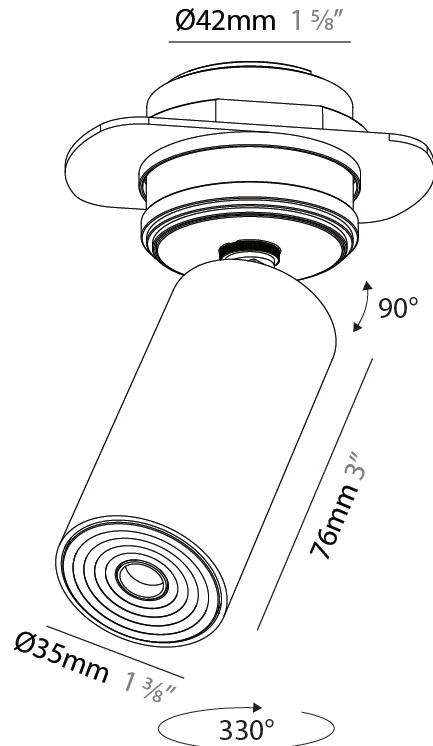

PHYSICAL

Aperture Sizes - Downlights: 1"
Shape: Cylinder
Diameter (mm): 35
Diameter (in): 1 3/8"
Height (mm): 76
Height (in): 3
Ceiling Thickness (mm): 10 - 30
Ceiling Thickness (in): 3/8 - 1 3/16
Min. Recessing Depth (mm): 40
Min. Recessing Depth (in): 1 9/16
Weight (kg): 0.157
Fixture Finish: SSR / BKV / CWI / CRY / HAB / UFT / ITA / RUA / FTG / MYG / LOD / PUS / FRO / FUP / KIA / POP / BLS / SPG / MEY / GOH / CHC / COM / ABZ / JAG / OBR / MOS / ROR
Accent Finish: ALU / PBR
Fixture Material: Extruded Aluminum
Cut-out Measurements: 45mm/1 3/4" Diameter

ELECTRICAL

Lamp Type: LED (Zhaga Standard)
Input Wattage (W): 6
Total Output Wattage (W): 5.4
Dimming: Tri-Mode (Non-Dimming and Phase Dimming (120Vac only) and 0-10V Dimming)
Driver Included: No
Driver Location: Remote
Driver Type: Constant Current - Universal
Driver Class: Class 2
Input Voltage (V): 120 - 277
Constant Current (MA): 500

LED

Color Temperature (°K): 2700 / 3000 / 3500 / 4000
Max. Delivered Lumen (lm): 235 / 252 / 316 / 270
Nominal Lumen (lm): 372 / 399 / 500 / 427
CRI: >90 CRI
Lamp Life (hrs): 50000

OPTICAL

Beam Angle: 34 / 52
Adjustability: Rotational 330°; Tilt 90°

RATINGS AND CERTIFICATIONS

Certified By: CSA Certified to UL and CSA Standards
IP rating: IP40

PROJECT
TYPE
SPECIFIER
QUANTITY
DATE