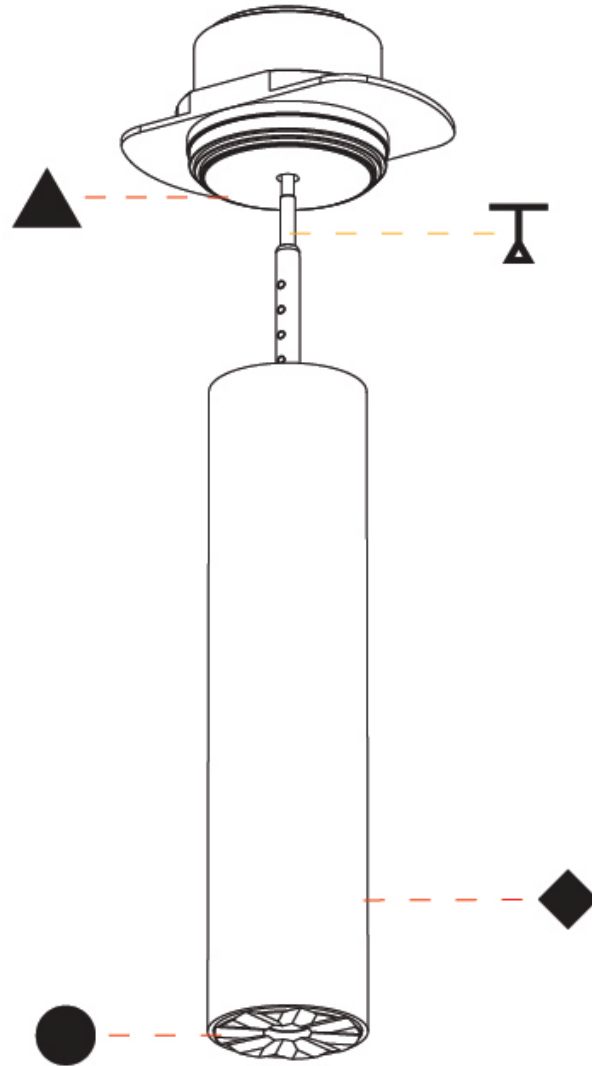

STUDIO COLLECTION 2 SUSPENSION

A300803-

PROJECT

TYPE

SPECIFIER

QUANTITY

DATE

A