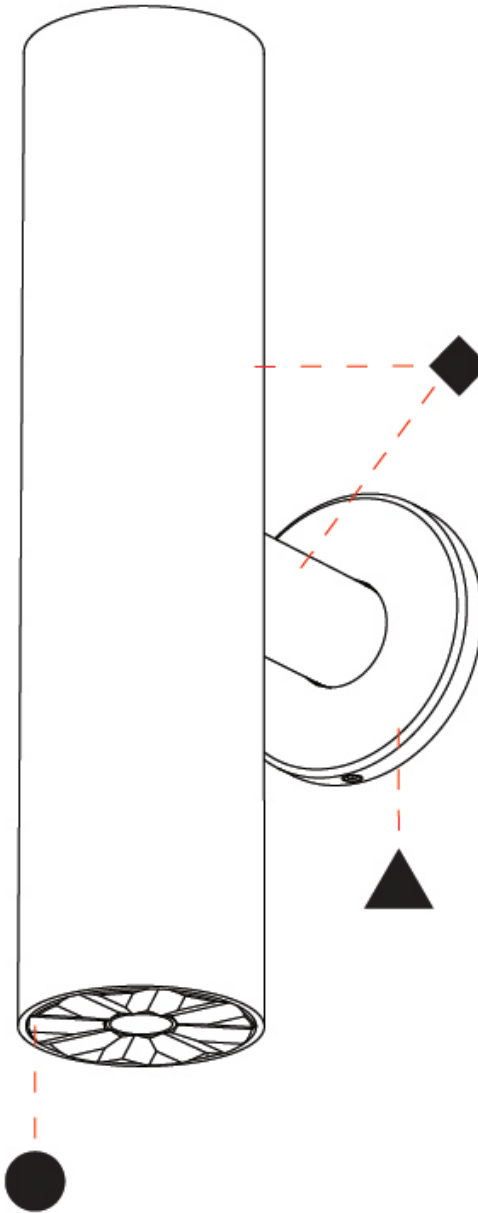

A33304-

PROJECT

TYPE

SPECIFIER

QUANTITY

DATE

A