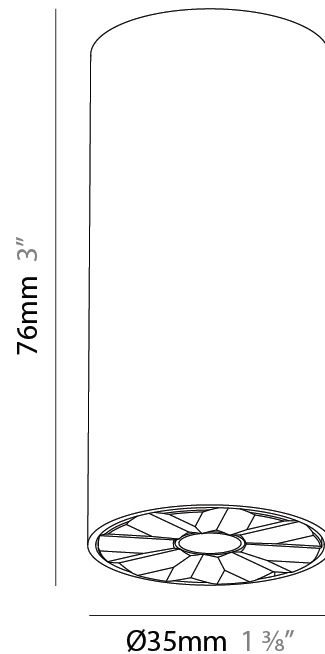

GENERAL

Series: Studio Collection
Subseries: Studio Collection 2
Partner: Prolicht
Division: Architectural
Installation: Surface
Product Type: Ceiling Surface
Mounting Location: Ceiling
Light Distribution: Direct

PHYSICAL

Aperture Sizes - Downlights: 1"
Shape: Cylinder
Diameter (mm): 38
Diameter (in): 1 1/2
Height (mm): 58
Height (in): 2 5/16
Ceiling Thickness (mm): 1 - 30
Ceiling Thickness (in): 1/16 - 1 3/16
Min. Recessing Depth (mm): 65
Min. Recessing Depth (in): 2 9/16
Weight (kg): 0.137
Fixture Finish: SSR / BKV / CWI / CRY / HAB / UFT / ITA / RUA / FTG / MYG / LOD / PUS / FRO / FUP / KIA / POP / BLS / SPG / MEY / GOH / CHC / COM / ABZ / JAG / OBR / MOS / ROR
Accent Finish: ALU / PBR
Fixture Material: Extruded Aluminum
Cut-out Measurements: 45mm, 1 3/4" Diameter

ELECTRICAL

Lamp Type: LED (Zhaga Standard)
Input Wattage (W): 6
Total Output Wattage (W): 5.4
Dimming: Tri-Mode (Non-Dimming and Phase Dimming (120Vac only) and 0-10V Dimming)
Driver Included: No
Driver Location: Remote
Driver Type: Constant Current - Universal
Driver Class: Class 2
Input Voltage (V): 120 - 277
Constant Current (MA): 500

LED

Color Temperature (°K): 2700 / 3000 / 3500 / 4000
Max. Delivered Lumen (lm): 235 / 252 / 316 / 270
Nominal Lumen (lm): 372 / 399 / 500 / 427
CRI: >90 CRI
Lamp Life (hrs): 50000

OPTICAL

Beam Angle: 32 / 58

RATINGS AND CERTIFICATIONS

Certified By: CSA Certified to UL and CSA Standards
IP rating: IP40