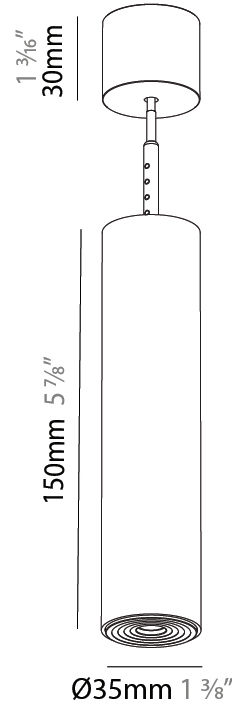

GENERAL

Series: Studio Collection
Subseries: Studio Collection 1
Partner: Prolicht
Division: Architectural
Installation: Suspension
Product Type: Pendant
Mounting Location: Ceiling
Light Distribution: Direct

PHYSICAL

Shape: Cylinder
Diameter (mm): 35
Diameter (in): 1 3/8
Height (mm): 150
Depth (mm): 45
Height (in): 5 7/8
Depth (in): 1 3/4
Weight (kg): 0.38
Fixture Finish: SSR / BKV / CWI / CRY / HAB / UFT / ITA / RUA / FTG / MYG / LOD / PUS / FRO / FUP / KIA / POP / BLS / SPG / MEY / GOH / CHC / COM / ABZ / JAG / OBR / MOS / ROR
Accent Finish: ALU / PBR
Fixture Material: Extruded Aluminum
Cut-out Measurements: 45mm/1 3/4" Diameter

ELECTRICAL

Lamp Type: LED (Zhaga Standard)
Input Wattage (W): 6
Total Output Wattage (W): 5.4
Dimming: Tri-Mode (Non-Dimming and Phase Dimming (120Vac only) and 0-10V Dimming)
Driver Included: No
Driver Location: Remote
Driver Type: Constant Current - Universal
Driver Class: Class 2
Housing: ENCP3
Input Voltage (V): 120 - 277
Constant Current (MA): 500

LED

Color Temperature (°K): 2700 / 3000 / 3500 / 4000
Max. Delivered Lumen (lm): 310 / 328 / 347 / 356
Nominal Lumen (lm): 460 / 487 / 514 / 528
CRI: >90 CRI
Lamp Life (hrs): 50000

OPTICAL

Beam Angle: 32 / 58

RATINGS AND CERTIFICATIONS

Certified By: CSA Certified to UL and CSA Standards
IP rating: IP40

PROJECT
TYPE
SPECIFIER
QUANTITY
DATE