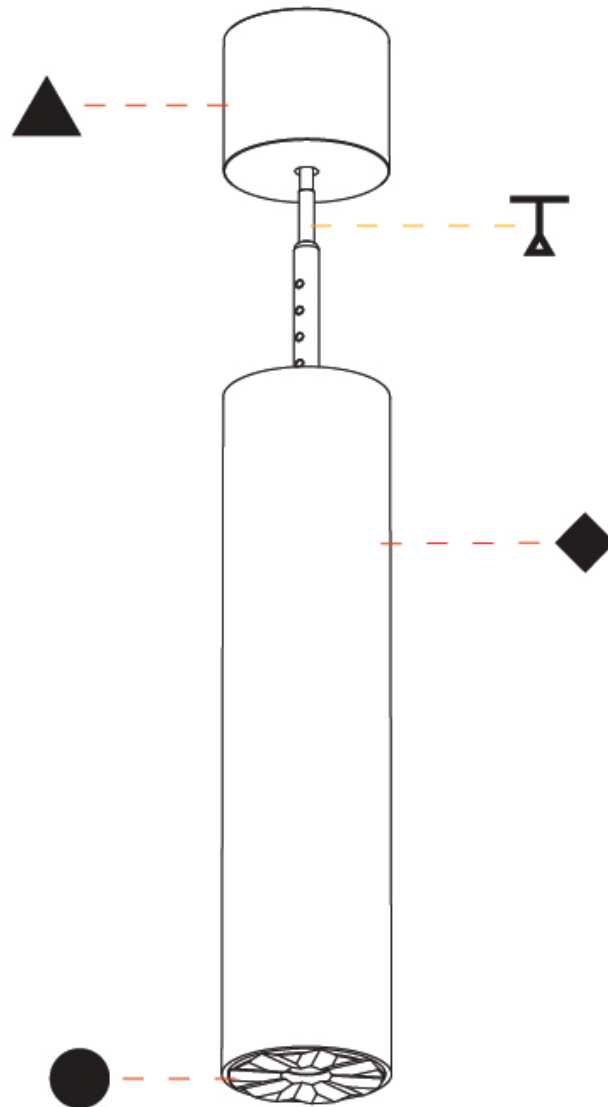

STUDIO COLLECTION 2 SUSPENSION

A300805-

PROJECT

TYPE

SPECIFIER

QUANTITY

DATE

A