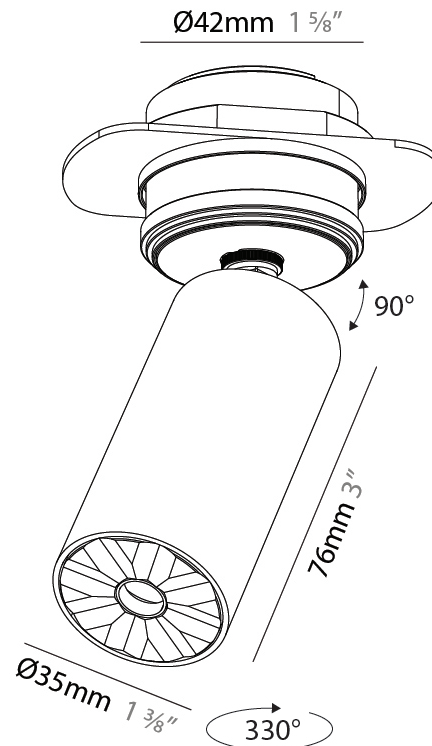

GENERAL

Series: Studio Collection
Subseries: Studio Collection 2
Partner: Prolicht
Division: Architectural
Installation: Trimless
Product Type: Spots
Mounting Location: Ceiling
Light Distribution: Direct

PHYSICAL

Aperture Sizes - Downlights: 1"
Shape: Cylinder
Diameter (mm): 35
Diameter (in): 1 3/8"
Height (mm): 76
Height (in): 3
Ceiling Thickness (mm): 10 - 30
Ceiling Thickness (in): 3/8 - 1 3/16
Min. Recessing Depth (mm): 40
Min. Recessing Depth (in): 1 9/16
Weight (kg): 0.157
Fixture Finish: ALU / PBR
Fixture Material: Extruded Aluminum
Cut-out Measurements: 45mm/1 3/4" Diameter

ELECTRICAL

Lamp Type: LED (Zhaga Standard)
Input Wattage (W): 6
Total Output Wattage (W): 5.4
Dimming: Tri-Mode (Non-Dimming and Phase Dimming (120Vac only) and 0-10V Dimming)
Driver Included: No
Driver Location: Remote
Driver Type: Constant Current - Universal
Driver Class: Class 2
Housing: ENCP3
Input Voltage (V): 120 - 277
Constant Current (MA): 500

LED

Color Temperature (°K): 2700 / 3000 / 3500 / 4000
Max. Delivered Lumen (lm): 235 / 252 / 316 / 270
Nominal Lumen (lm): 372 / 399 / 500 / 427
CRI: >90 CRI
Lamp Life (hrs): 50000

OPTICAL

Beam Angle: 34 / 52
Adjustability: Rotational 330°; Tilt 90°

RATINGS AND CERTIFICATIONS

Certified By: CSA Certified to UL and CSA Standards
IP rating: IP40